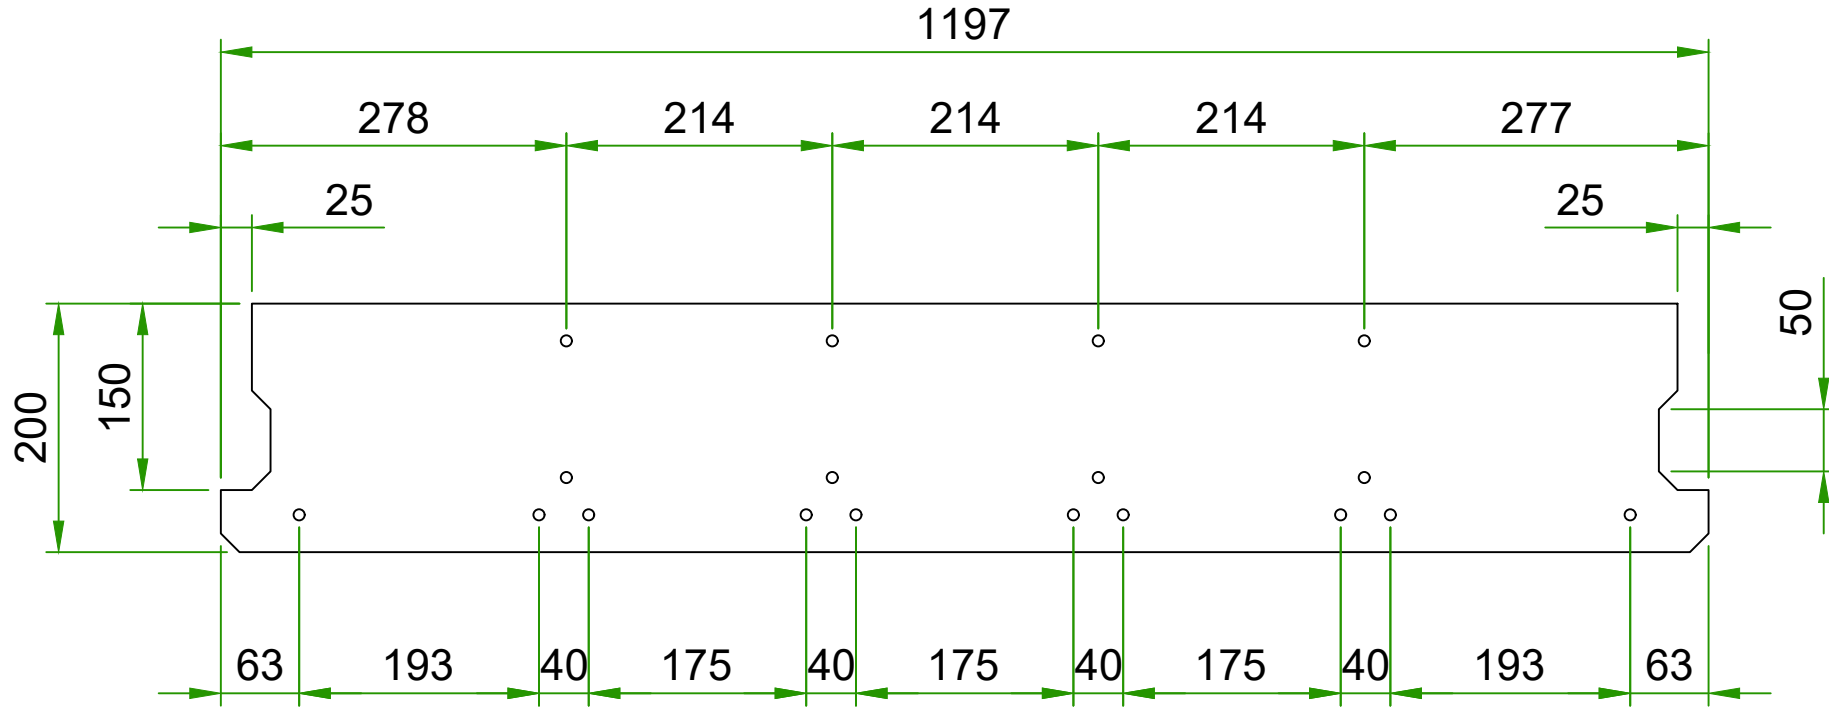

200mm Solid Deep Wide Slab Floor

200mm Deep Slab