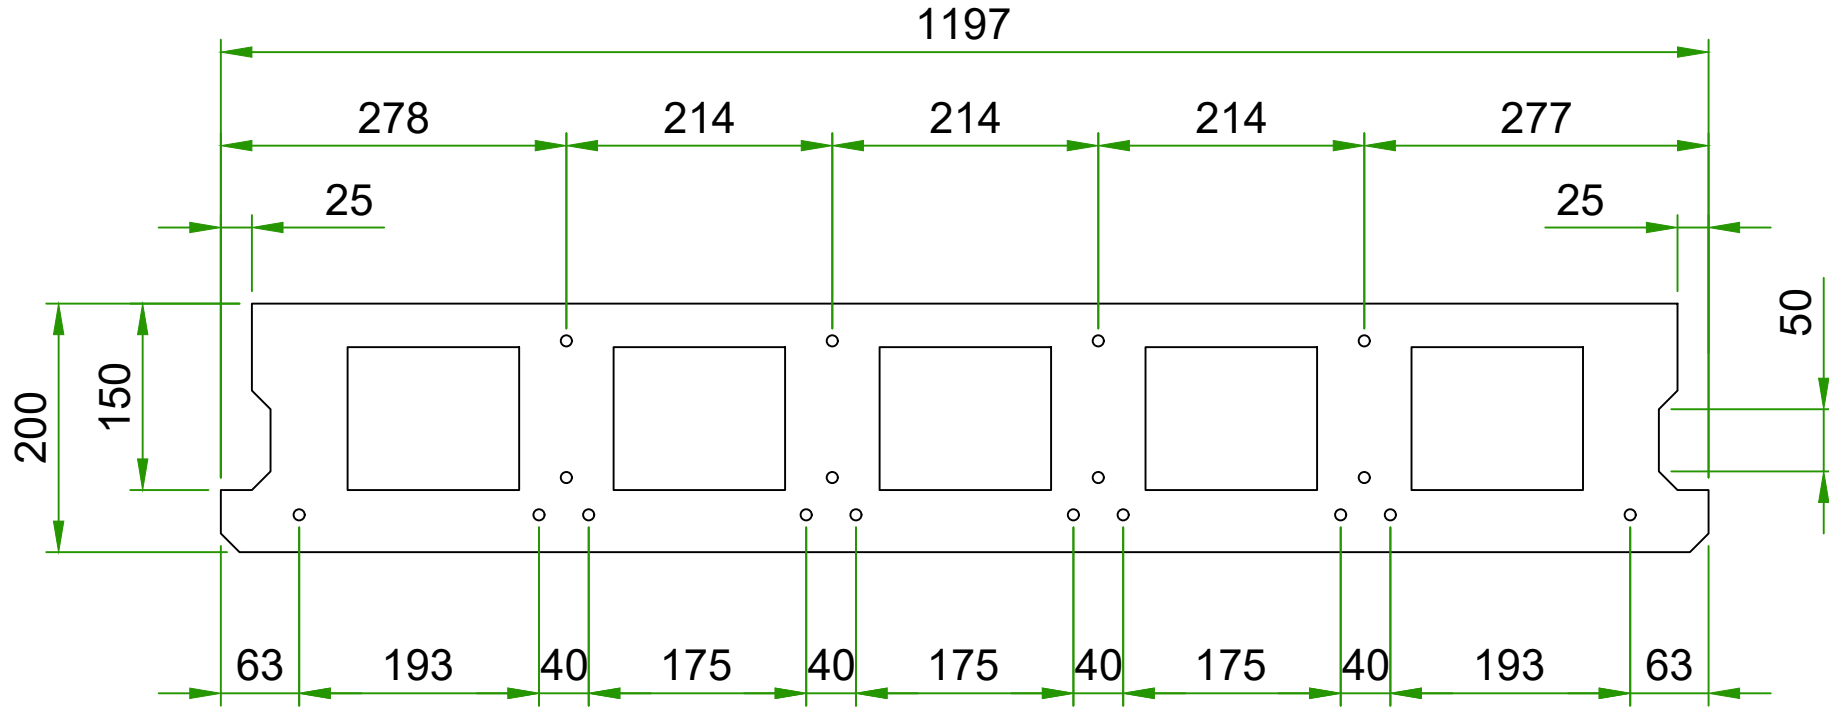

200mm Deep Wide Slab Floor with 5 Cores

200mm Deep Slab with 5 Cores