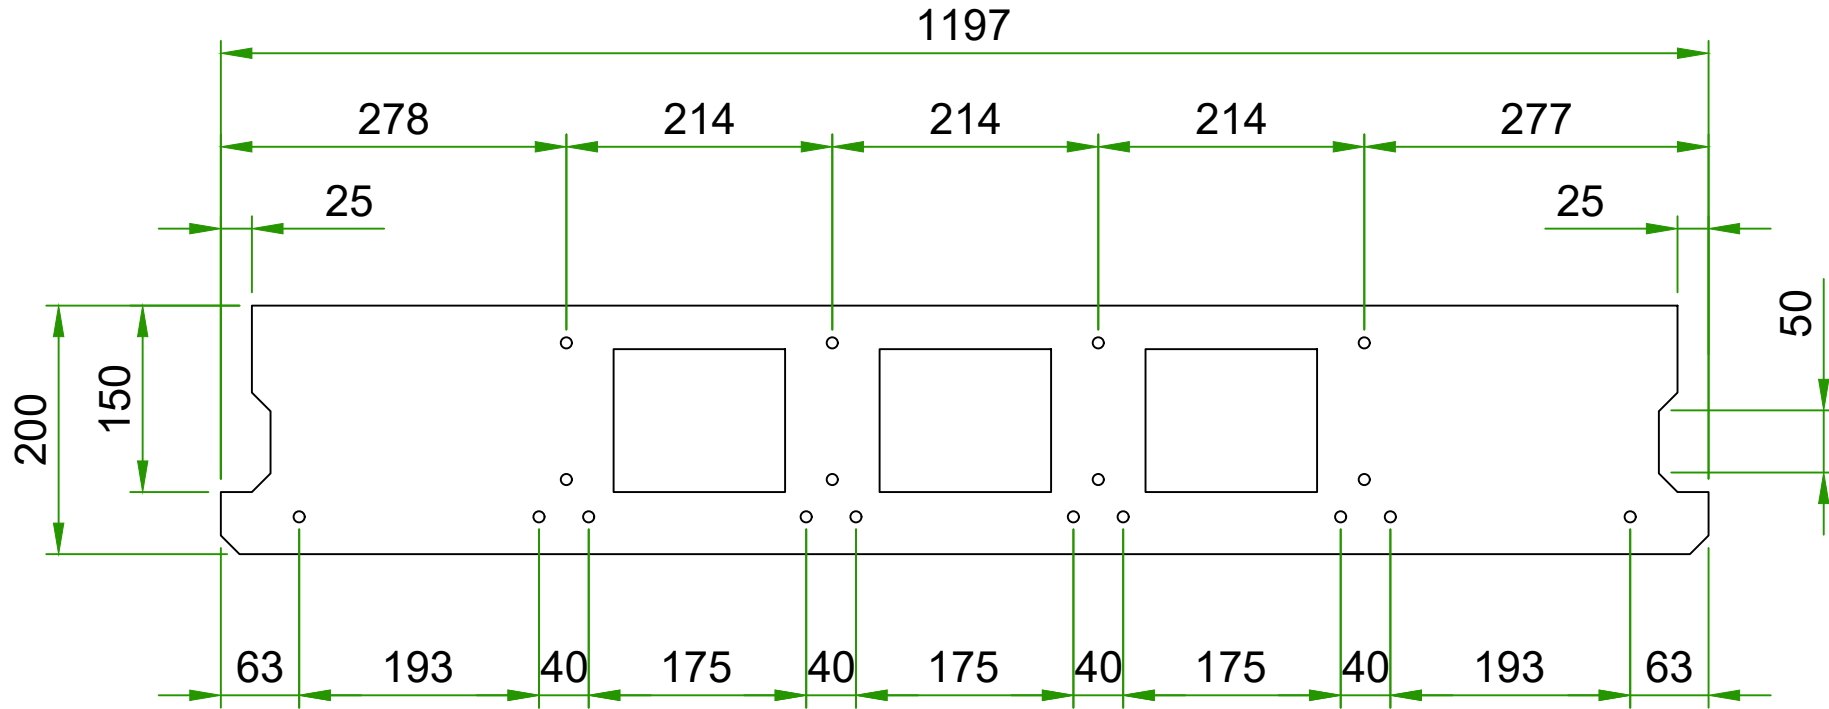

200mm Deep Wide Slab Floor with 3 Cores

200mm Deep Slab with 3 Cores