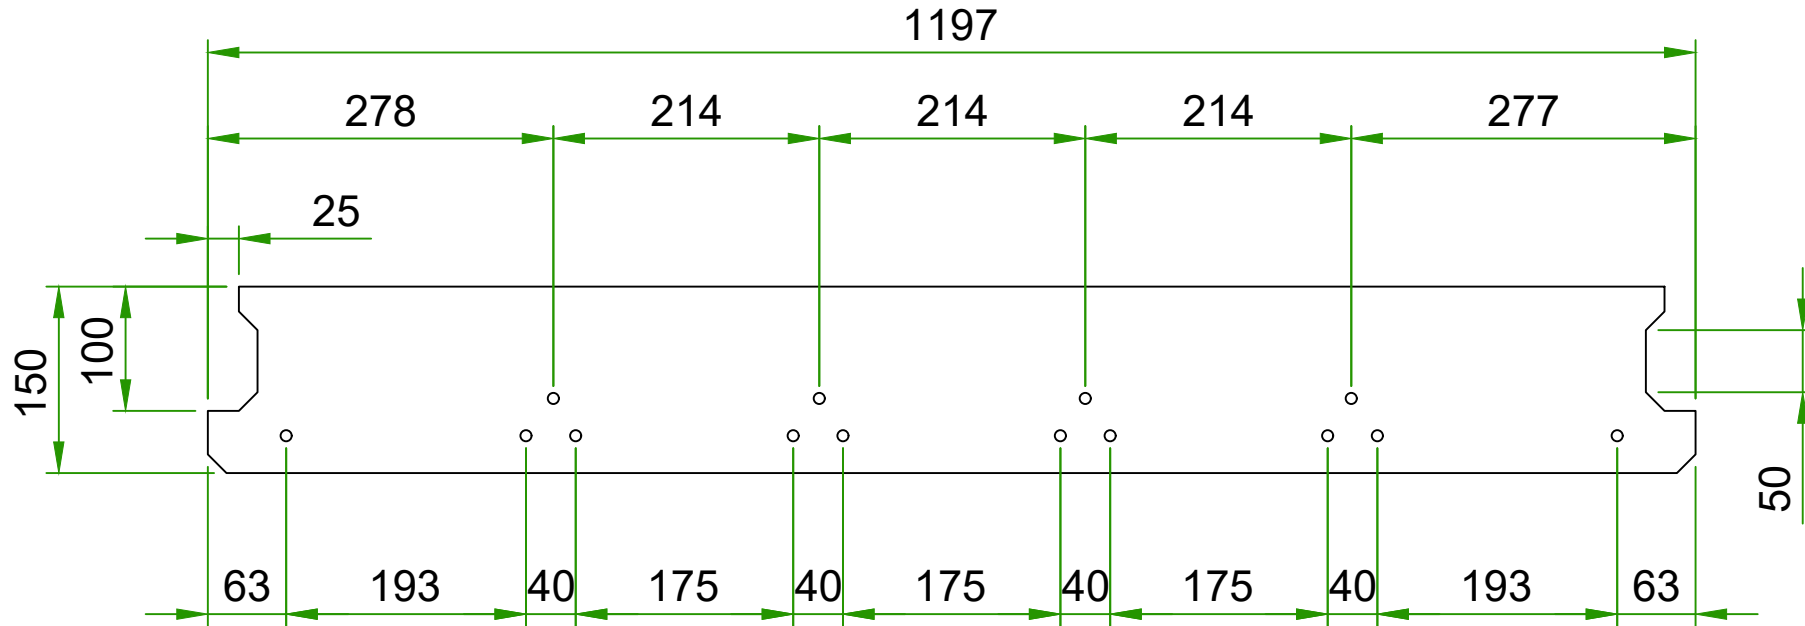

150mm Solid Deep Wide Slab Floor

150mm Deep Slab