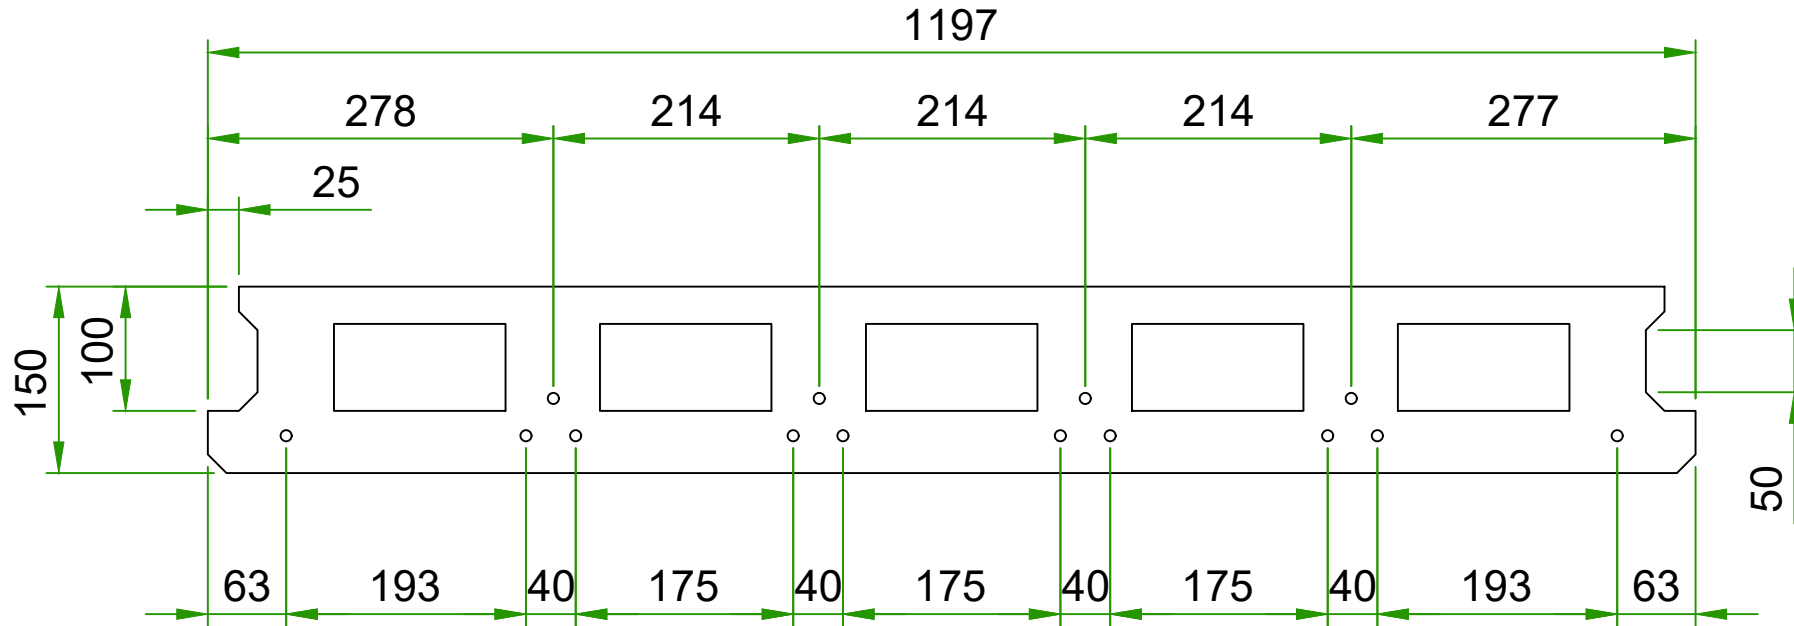

150mm Deep Wide Slab Floor with 5 Cores

150mm Deep Slab with 5 Cores