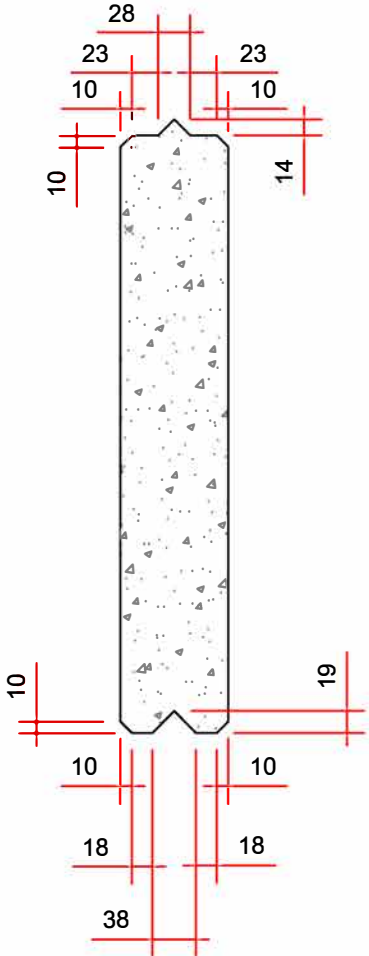

95mm Thick Units

Drg Sections	
Scale	NTS
Date:	15/11/11
Drawn By	JN